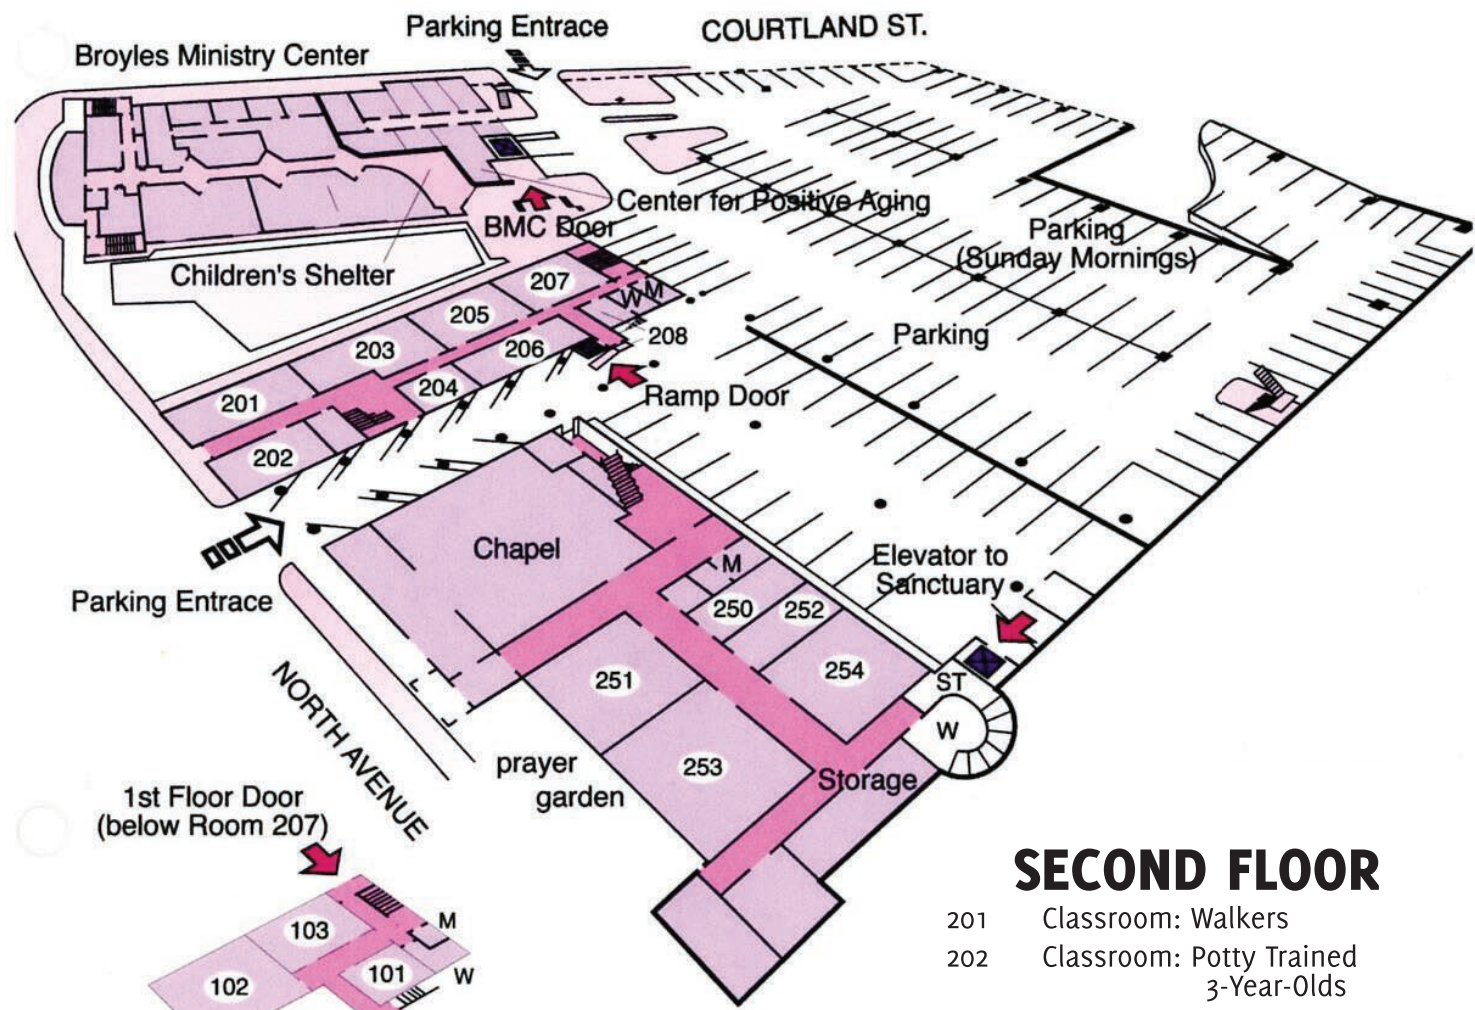

NORTH AVENUE

presbyterian church

F A C I L I T I E S

FIRST FLOOR

- 101 Butterfly Room
- 102 Preschool Overflow
- 103 Preschool Overflow
- M Men
- W Women
- ☒ Elevator

SECOND FLOOR

- 201 Classroom: Walkers
- 202 Classroom: Potty Trained 3-Year-Olds
- 203 Classroom: Young 2 & 3-Year-Olds
- 204 Preschool Resource Room
- 205 Classroom: 3-Year-Olds
- 206 Nursing Room
- 207 Classroom: 4-Year-Olds & Pre-K
- 208 Nursing Mothers' Room
- 250 Classroom: Grade 3
- 251 Classroom: Grade 2
- 252 Classroom: Grade 1
- 253 Classroom: Kindergarten
- 254 Classroom: Grade 4
- BMC Broyles Ministry Center
- M Men
- W Women
- ☒ Elevator
- ↖ Entrance