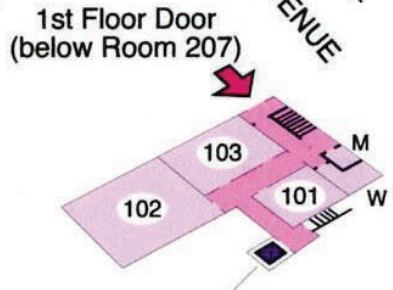

NORTH AVENUE

presbyterian church

F A C I L I T I E S

FIRST FLOOR

- 101 Butterfly Room
- 102 Preschool Overflow
- 103 Preschool Overflow
- M Men
- W Women
- ☒ Elevator

SECOND FLOOR

- 201 Classroom: Walkers
- 202 Classroom: Potty Trained 3-Year-Olds
- 203 Classroom: Young 2 & 3-Year-Olds
- 204 Preschool Resource Room
- 205 Classroom: 3-Year-Olds
- 206 Nursing Room
- 207 Classroom: 4-Year-Olds & Pre-K
- 208 Nursing Mothers' Room
- 250 Classroom: Grade 3
- 251 Classroom: Grade 2
- 252 Classroom: Grade 1
- 253 Classroom: Kindergarten
- 254 Classroom: Grade 4
- BMC Broyles Ministry Center
- M Men
- W Women
- ☒ Elevator
- ↖ Entrance

THIRD FLOOR

- 301 United Class
- 302 Office of Communications
- 303 Library
- 304 Office of International Mission
- 305 Storage
- 306 Office of Children & Family Ministries
- 307 Administrative Support Office
- 307B Office of Urban Ministries
- 308 Executive Pastor Office
- 309 Accounting Office
- 309B Office of Church Administrator
- 310 Office of Assistant to Senior Pastor
- 311 Office of Youth Ministry
- 311B Office of Young Adult & College Ministries
- 313 Congregational Care Office
- 315 Discipleship & Resource Room
- 316 Marriage Builders
- 317 Copy & Mail Room
- 318 A/V Room
- 320A Director of Music & the Arts
- 320B Music Archives
- 322 Choir Room
- 322B Music Support Office
- 323 Tri Mu
- 325 Staff Lounge
- BMC-A Designed for Discipleship
- BMC-B Marriage Plus
- M Men
- W Women
- ☒ Elevator
- ↖ Entrance