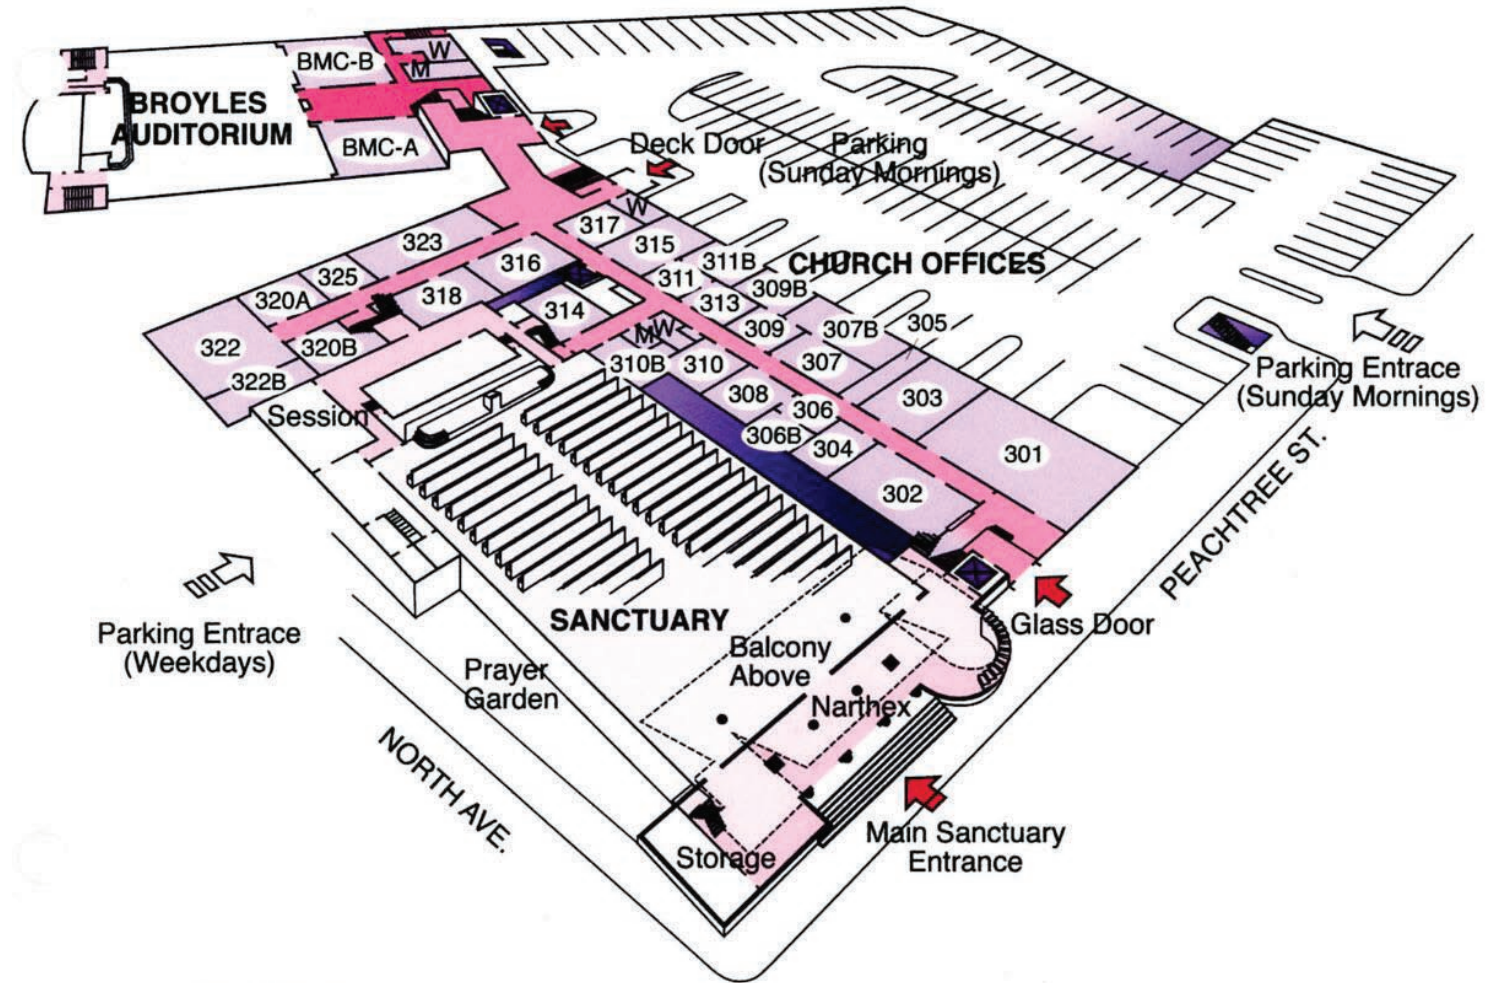

NORTH AVENUE

presbyterian church

F A C I L I T I E S

FIRST FLOOR

- 101 Butterfly Room
- 102 Preschool Overflow
- 103 Preschool Overflow
- M Men
- W Women
- ☒ Elevator

SECOND FLOOR

- 201 Classroom: Walkers
- 202 Classroom: Potty Trained 3-Year-Olds
- 203 Classroom: Young 2 & 3-Year-Olds
- 204 Preschool Resource Room
- 205 Classroom: 3-Year-Olds
- 206 Nursing Room
- 207 Classroom: 4-Year-Olds & Pre-K
- 208 Nursing Mothers' Room
- 250 Classroom: Grade 3
- 251 Classroom: Grade 2
- 252 Classroom: Grade 1
- 253 Classroom: Kindergarten
- 254 Classroom: Grade 4
- BMC Broyles Ministry Center
- M Men
- W Women
- ☒ Elevator
- ↖ Entrance

THIRD FLOOR

- 301 United Class
- 302 Office of Communications
- 303 Library
- 304 Office of International Mission
- 305 Storage
- 306 Office of Children & Family Ministries
- 307 Administrative Support Office
- 307B Office of Urban Ministries
- 308 Executive Pastor Office
- 309 Accounting Office
- 309B Office of Church Administrator
- 310 Office of Assistant to Senior Pastor
- 311 Office of Youth Ministry
- 311B Office of Young Adult & College Ministries
- 313 Congregational Care Office
- 315 Discipleship & Resource Room
- 316 Marriage Builders
- 317 Copy & Mail Room
- 318 A/V Room
- 320A Director of Music & the Arts
- 320B Music Archives
- 322 Choir Room
- 322B Music Support Office
- 323 Tri Mu
- 325 Staff Lounge
- BMC-A Designed for Discipleship
- BMC-B Marriage Plus
- M Men
- W Women
- ☒ Elevator
- ↖ Entrance